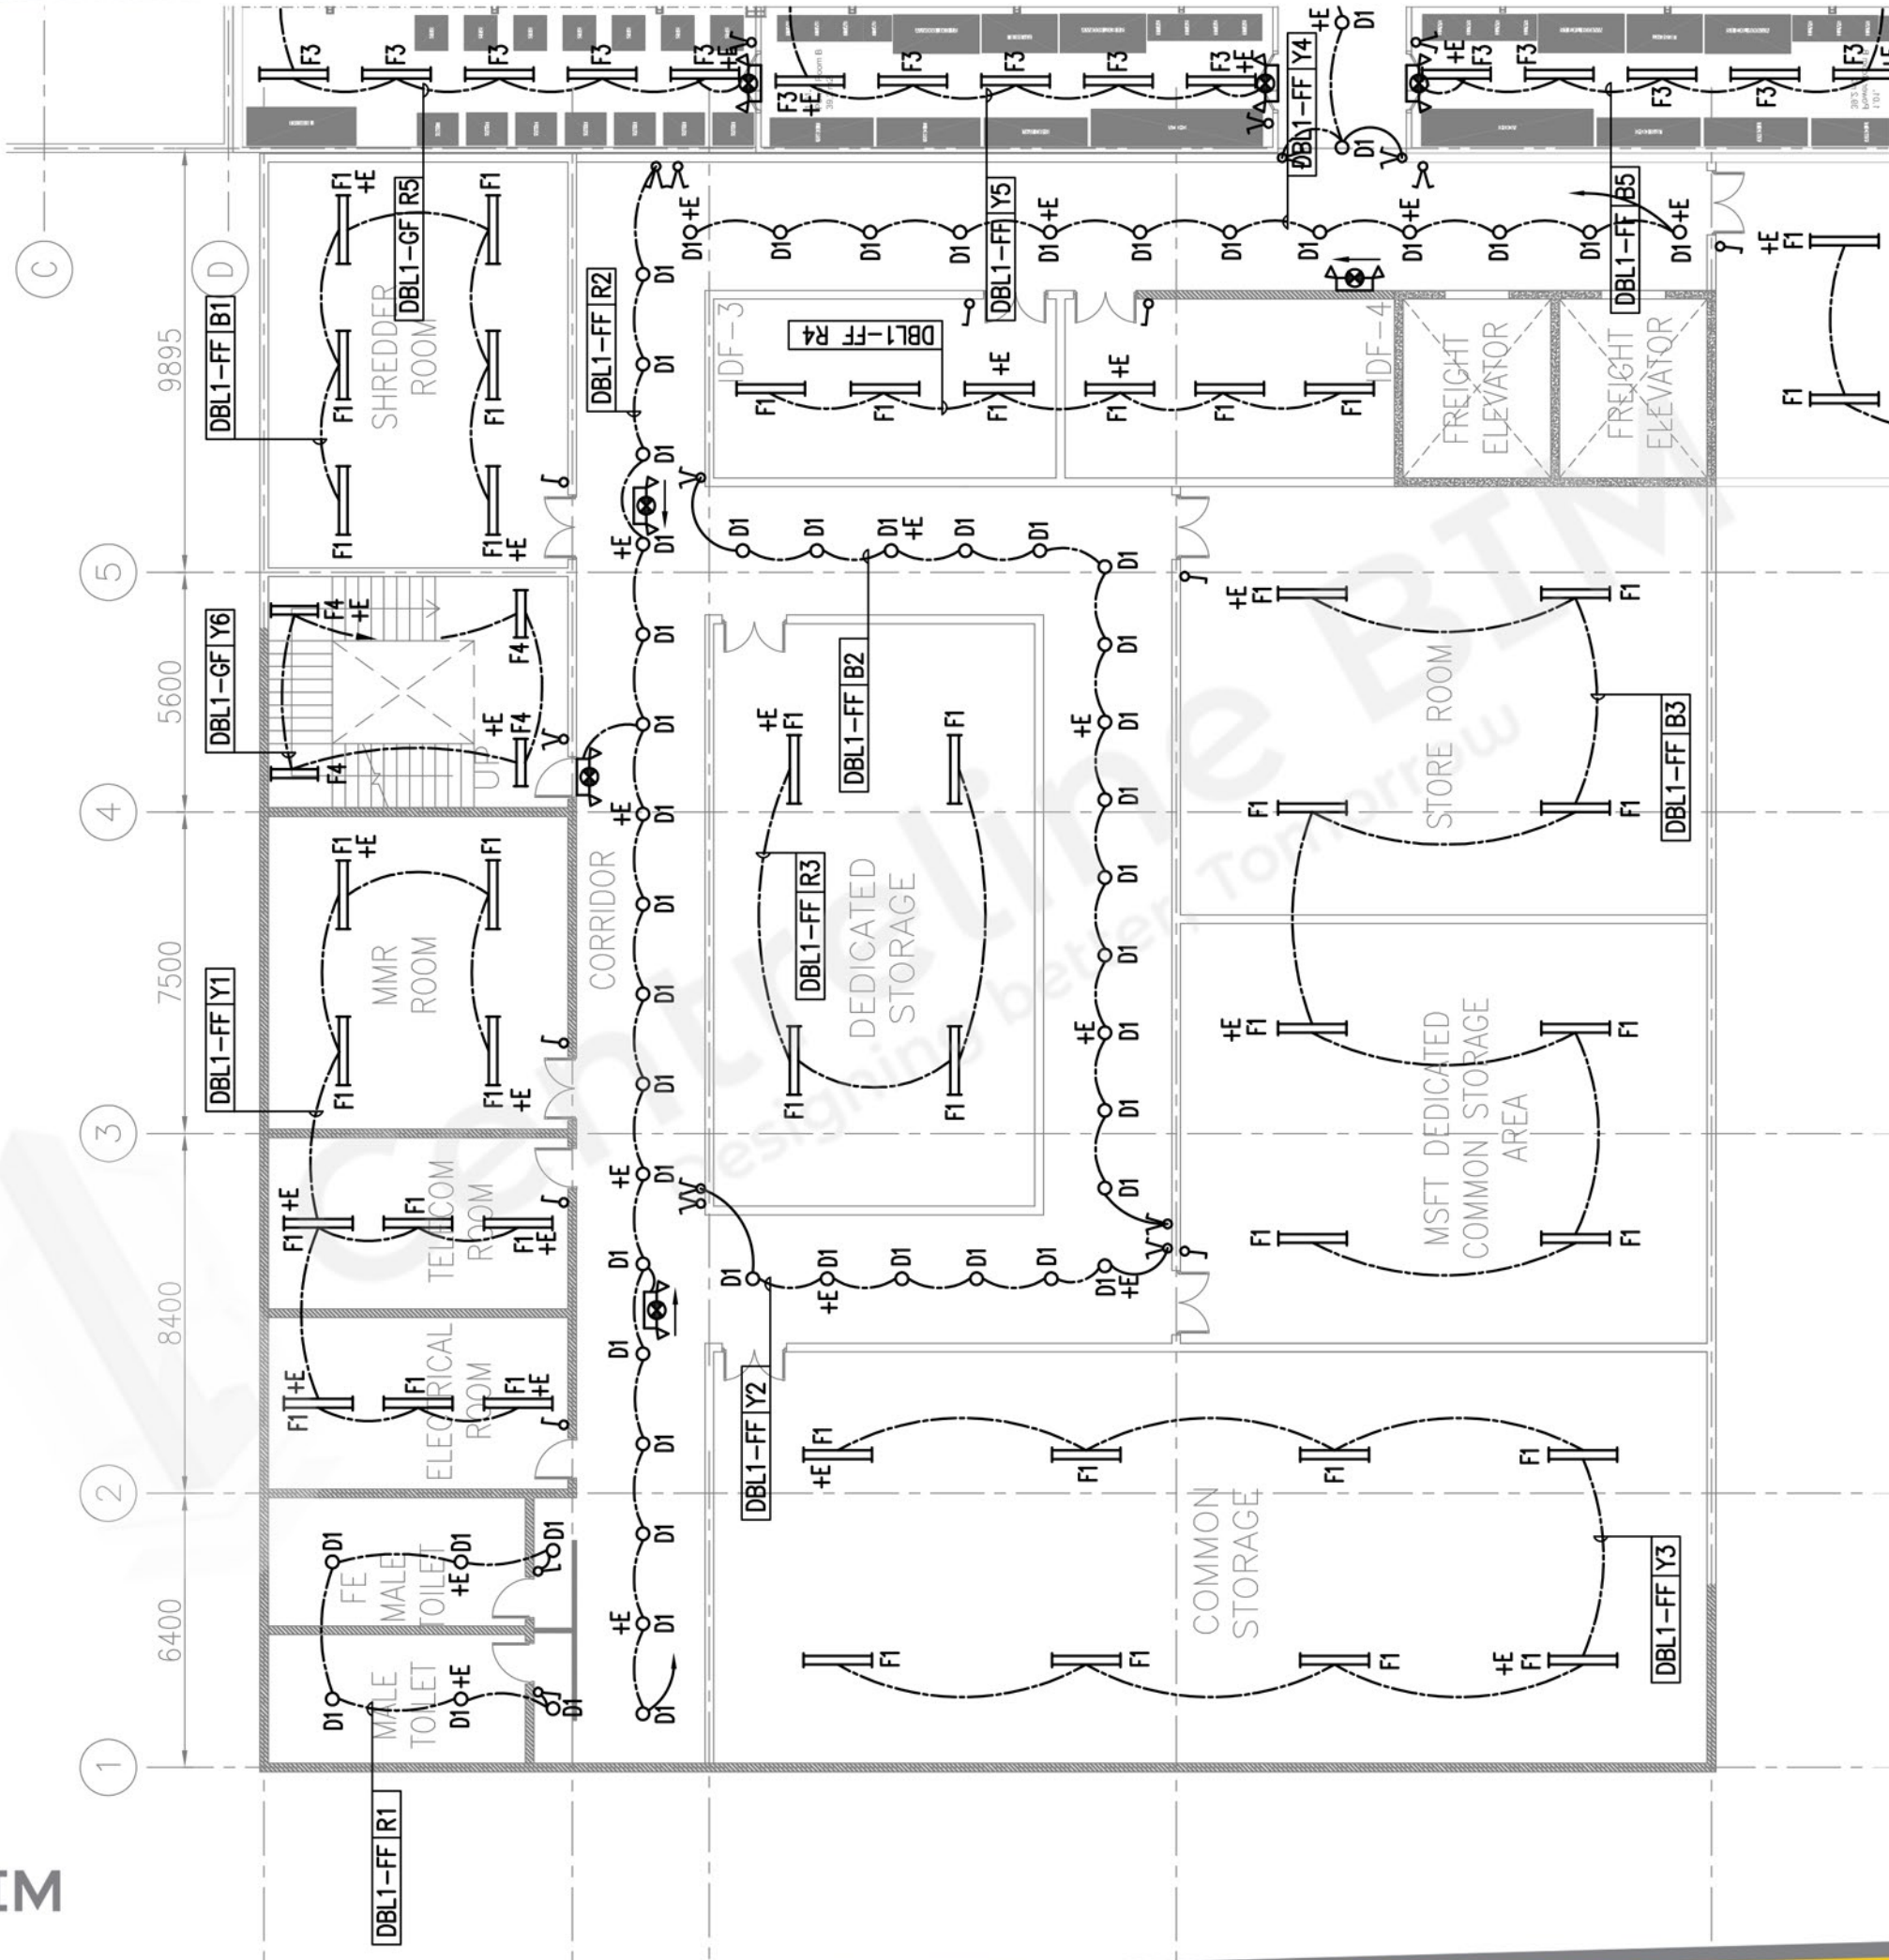

**Centreline BIM**  
Designing better, Tomorrow

MEP

[WWW.CENTRELINEBIM.COM](http://WWW.CENTRELINEBIM.COM)

+91 95440 55556

[WRITEUS@CENTRELINEBIM.COM](mailto:WRITEUS@CENTRELINEBIM.COM)

GROUND FLOOR PLAN

centrelines  
Designing better, Tomorrow