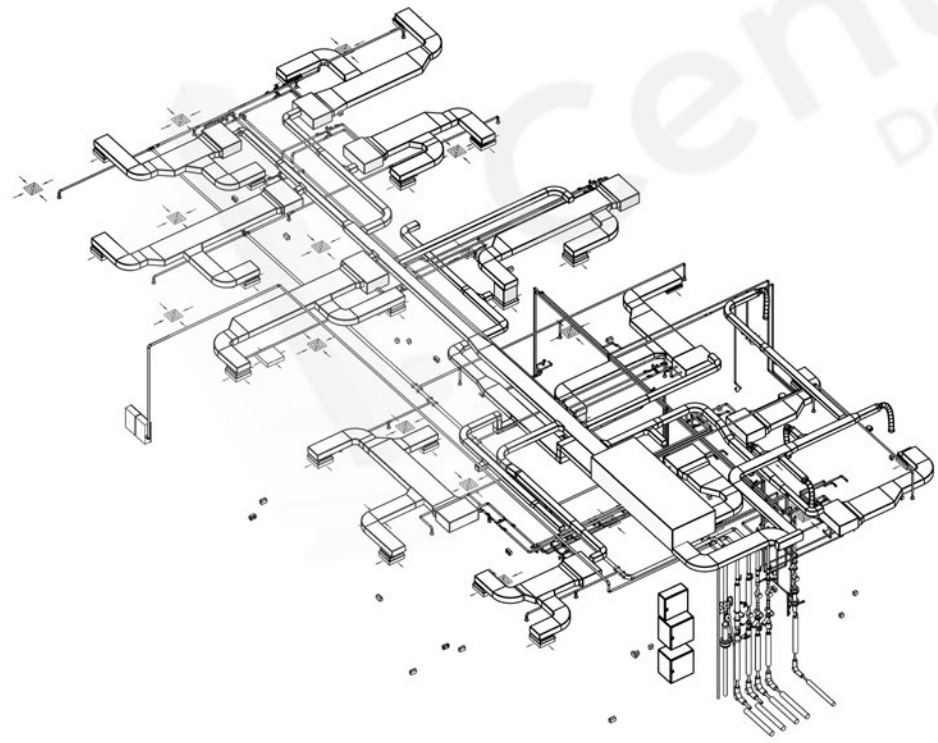

**Centreline BIM**  
Designing better, Tomorrow

MEP

[WWW.CENTRELINEBIM.COM](http://WWW.CENTRELINEBIM.COM)

+91 95440 55556

[WRITEUS@CENTRELINEBIM.COM](mailto:WRITEUS@CENTRELINEBIM.COM)

GROUND FLOOR PLAN

centrelines  
Designing better, Tomorrow