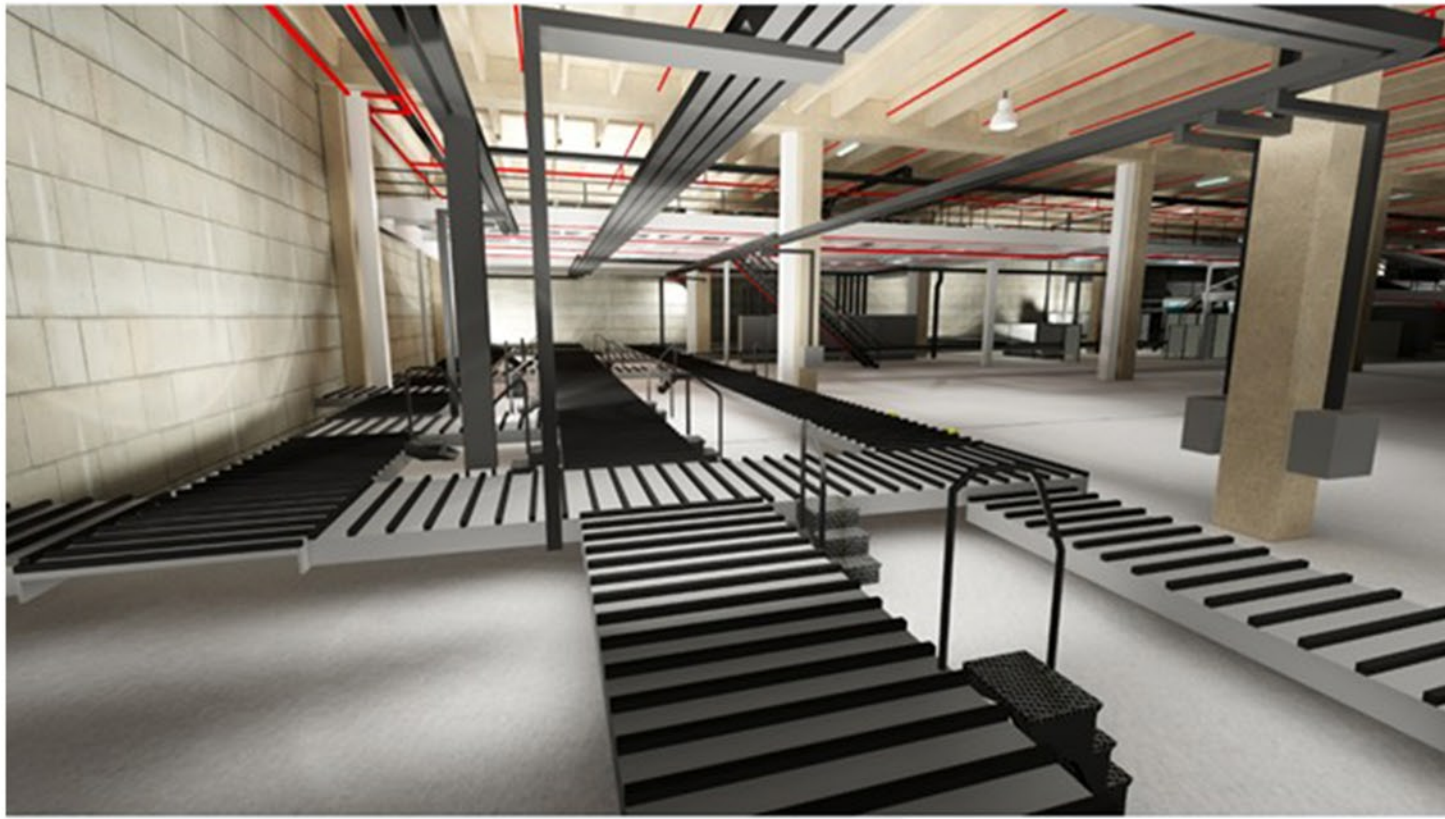

**Centreline BIM**  
Designing better, Tomorrow

MEP

[WWW.CENTRELINEBIM.COM](http://WWW.CENTRELINEBIM.COM)

+91 95440 55556

[WRITEUS@CENTRELINEBIM.COM](mailto:WRITEUS@CENTRELINEBIM.COM)

GROUND FLOOR PLAN

centrelines  
Designing better, Tomorrow