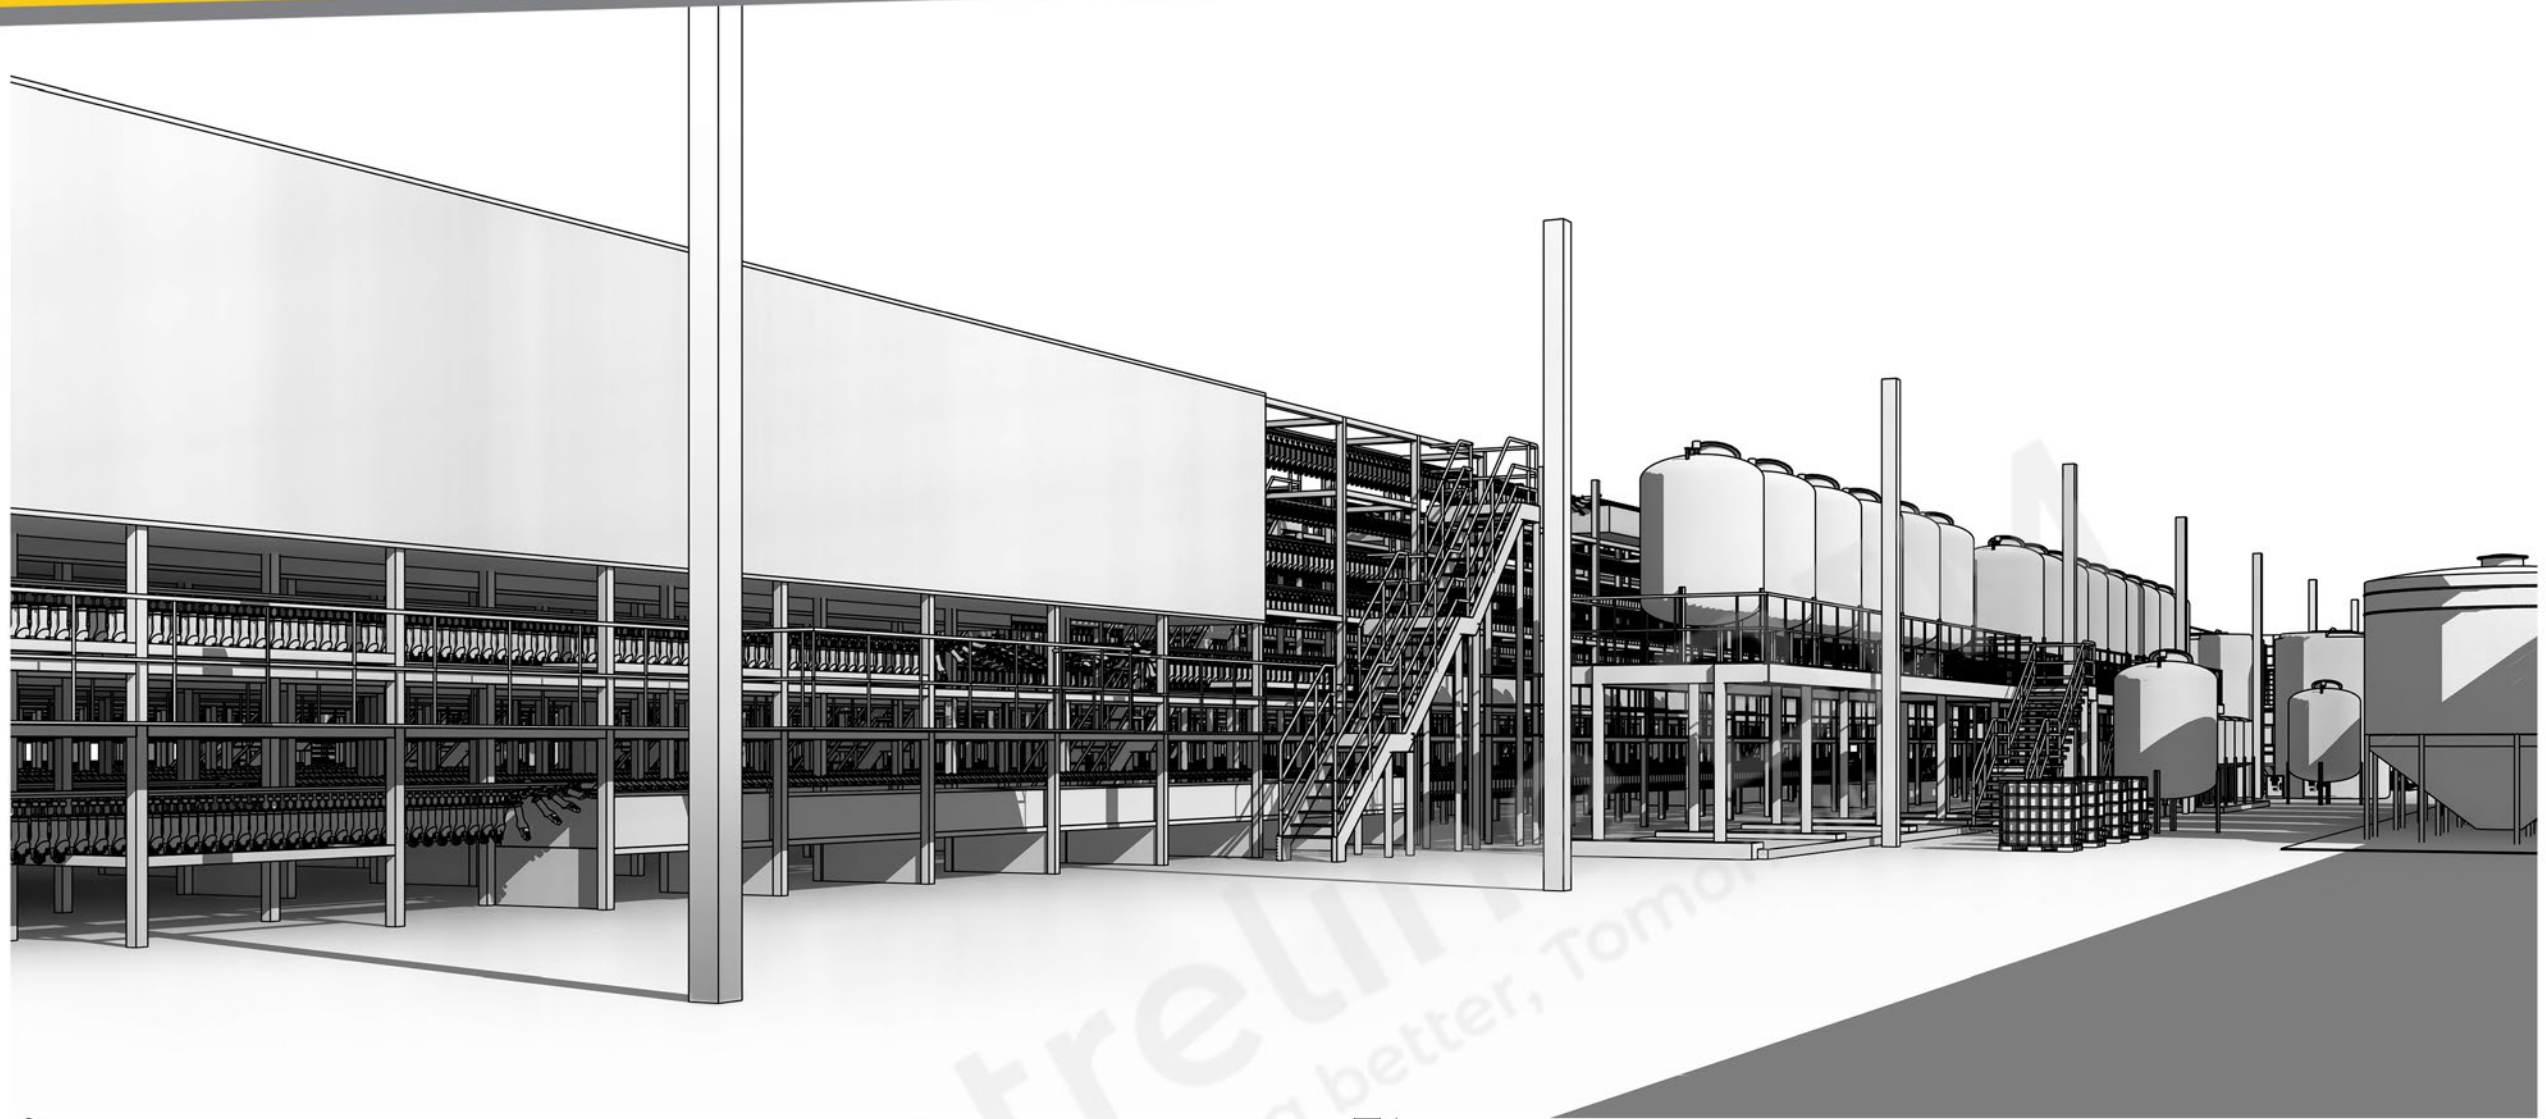

**Centreline BIM**  
Designing better, Tomorrow

MEP

[WWW.CENTRELINEBIM.COM](http://WWW.CENTRELINEBIM.COM)

+91 95440 55556

[WRITEUS@CENTRELINEBIM.COM](mailto:WRITEUS@CENTRELINEBIM.COM)

GROUND FLOOR PLAN

centrelines  
Designing better, Tomorrow