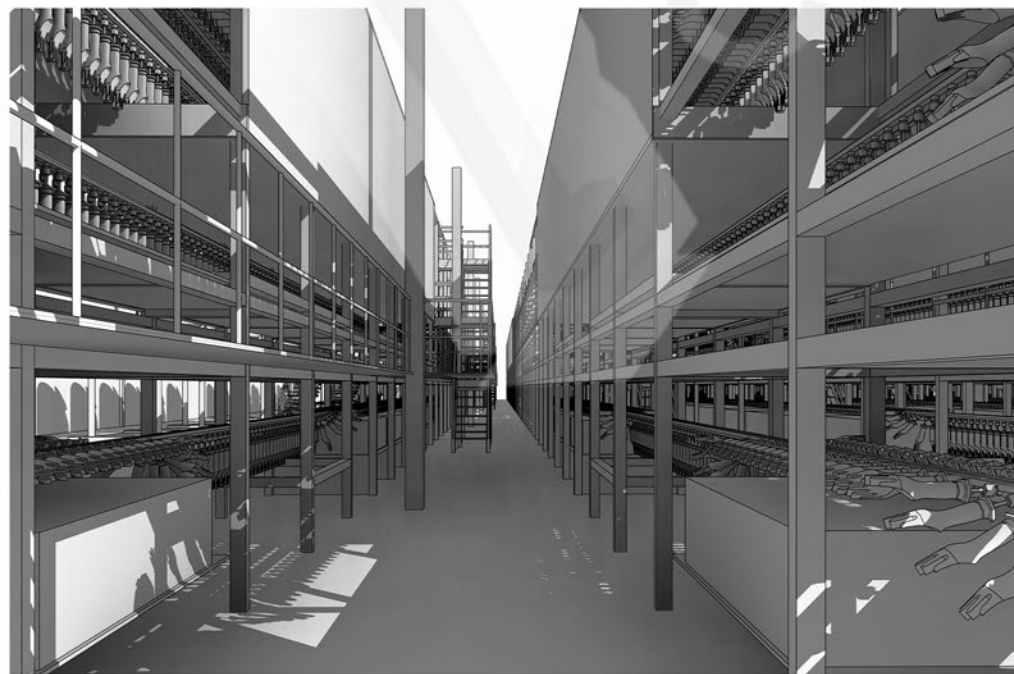

**Centreline BIM**  
Designing better, Tomorrow

MEP

[WWW.CENTRELINEBIM.COM](http://WWW.CENTRELINEBIM.COM)

+91 95440 55556

[WRITEUS@CENTRELINEBIM.COM](mailto:WRITEUS@CENTRELINEBIM.COM)

GROUND FLOOR PLAN

centrelines  
Designing better, Tomorrow