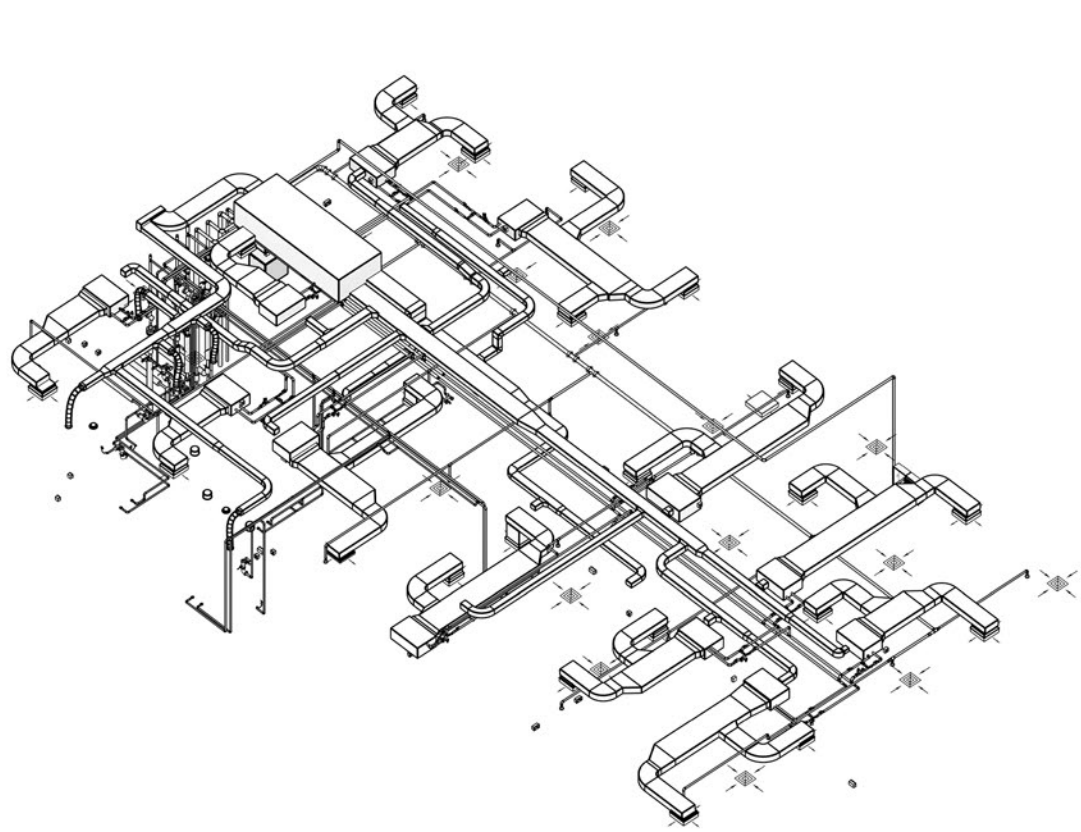

**Centreline BIM**  
Designing better, Tomorrow

MEP

[WWW.CENTRELINEBIM.COM](http://WWW.CENTRELINEBIM.COM)

+91 95440 55556

[WRITEUS@CENTRELINEBIM.COM](mailto:WRITEUS@CENTRELINEBIM.COM)

GROUND FLOOR PLAN

centrelines  
Designing better, Tomorrow