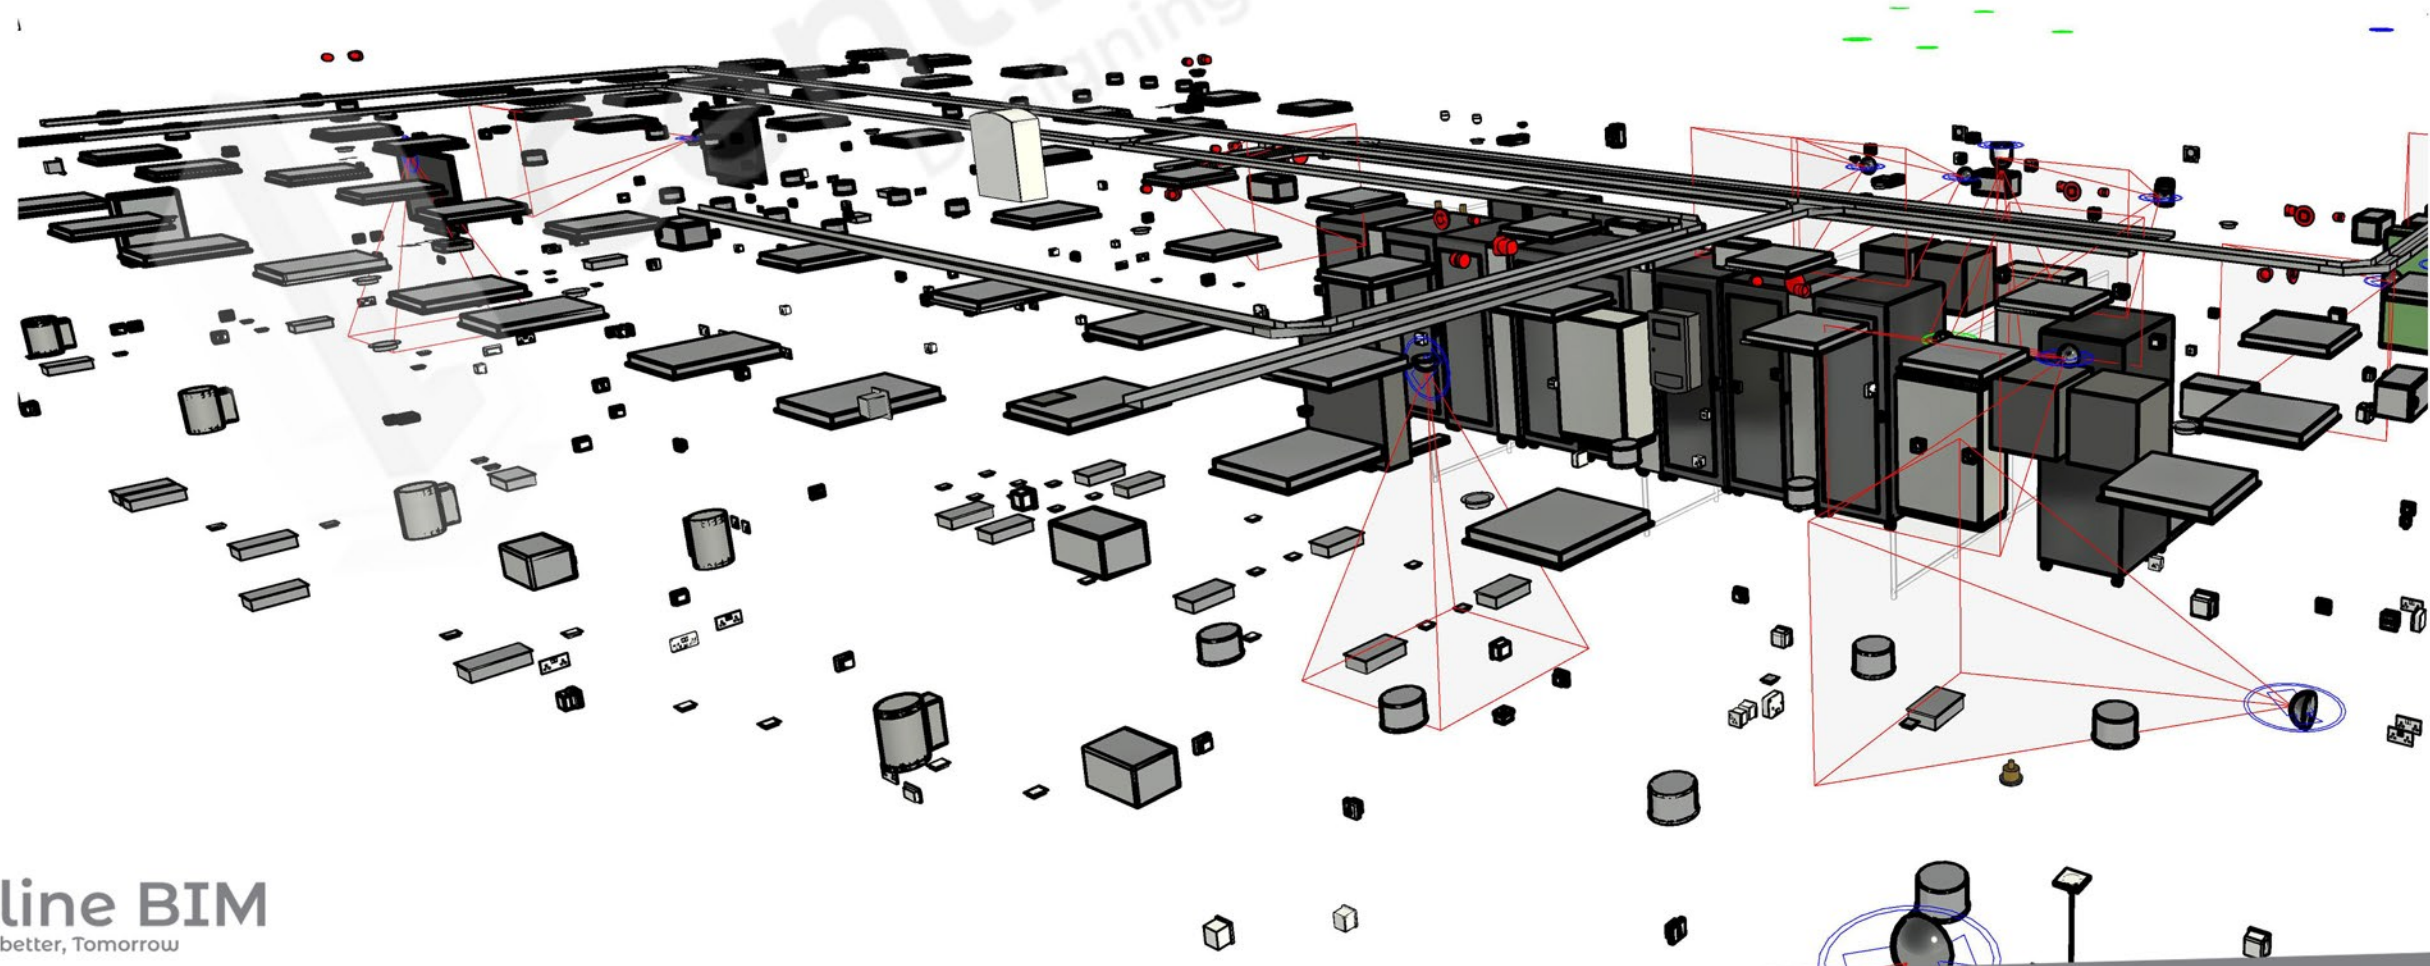

**Centreline BIM**  
Designing better, Tomorrow

MEP

[WWW.CENTRELINEBIM.COM](http://WWW.CENTRELINEBIM.COM)

+91 95440 55556

[WRITEUS@CENTRELINEBIM.COM](mailto:WRITEUS@CENTRELINEBIM.COM)

GROUND FLOOR PLAN

centrelines  
Designing better, Tomorrow