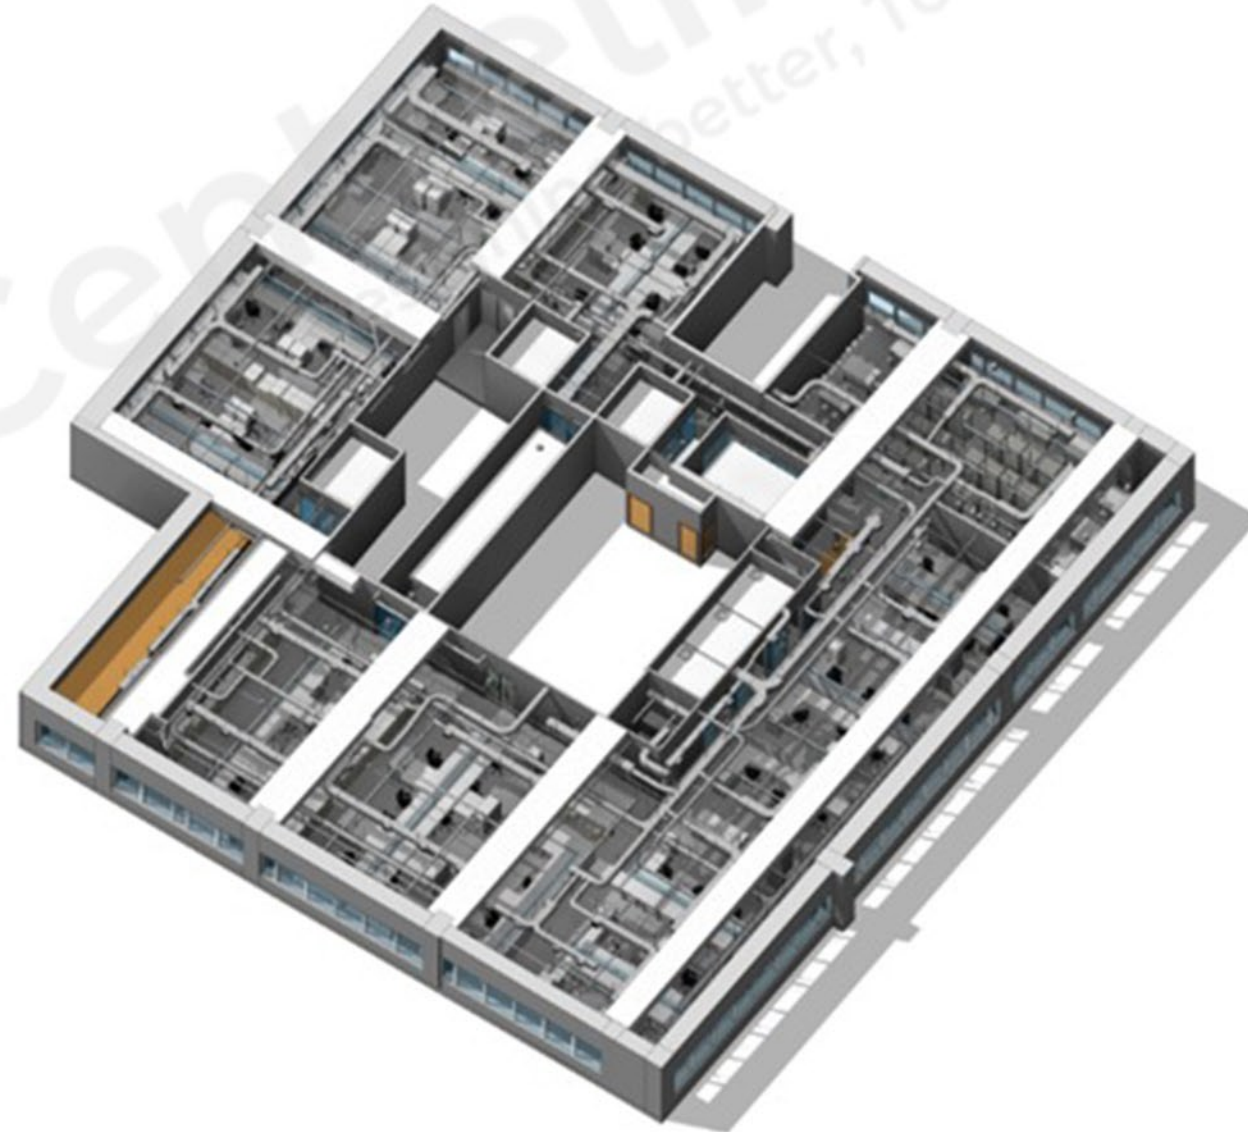

**Centreline BIM**  
Designing better, Tomorrow

MEP

[WWW.CENTRELINEBIM.COM](http://WWW.CENTRELINEBIM.COM)

+91 95440 55556

[WRITEUS@CENTRELINEBIM.COM](mailto:WRITEUS@CENTRELINEBIM.COM)

GROUND FLOOR PLAN

centrelines  
Designing better, Tomorrow