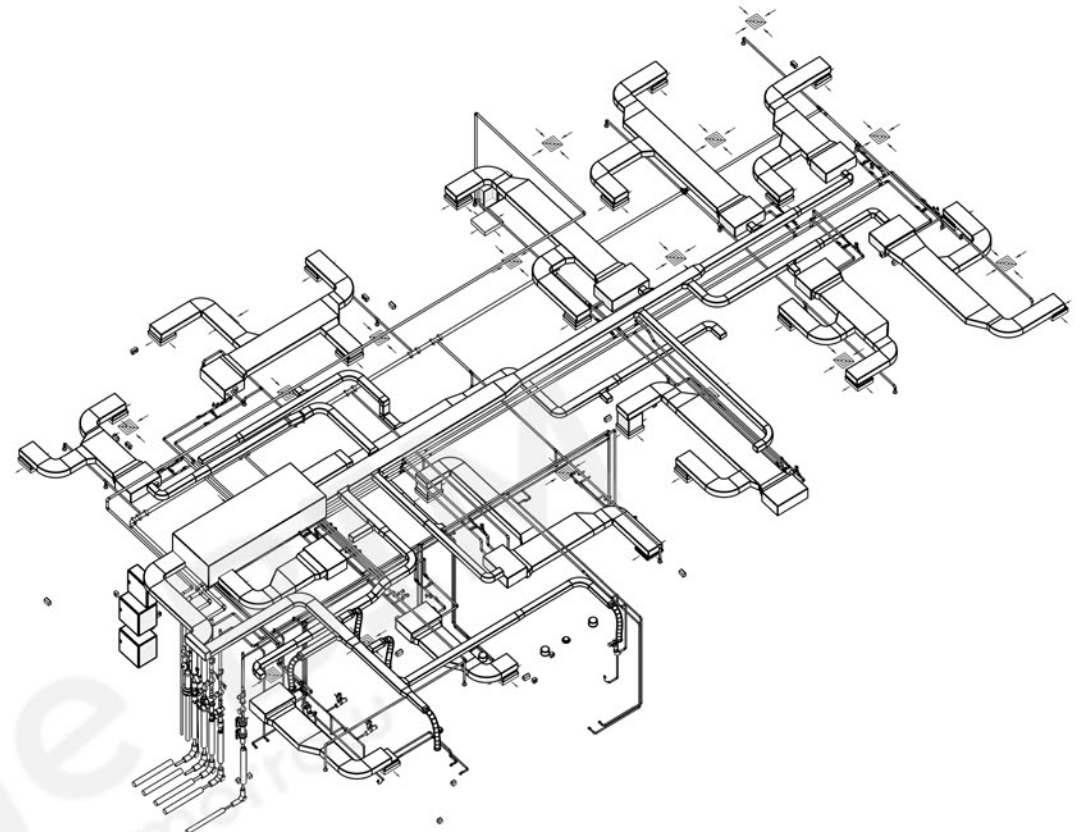

**Centreline BIM**  
Designing better, Tomorrow

MEP

[WWW.CENTRELINEBIM.COM](http://WWW.CENTRELINEBIM.COM)

+91 95440 55556

[WRITEUS@CENTRELINEBIM.COM](mailto:WRITEUS@CENTRELINEBIM.COM)

GROUND FLOOR PLAN

centrelines  
Designing better, Tomorrow