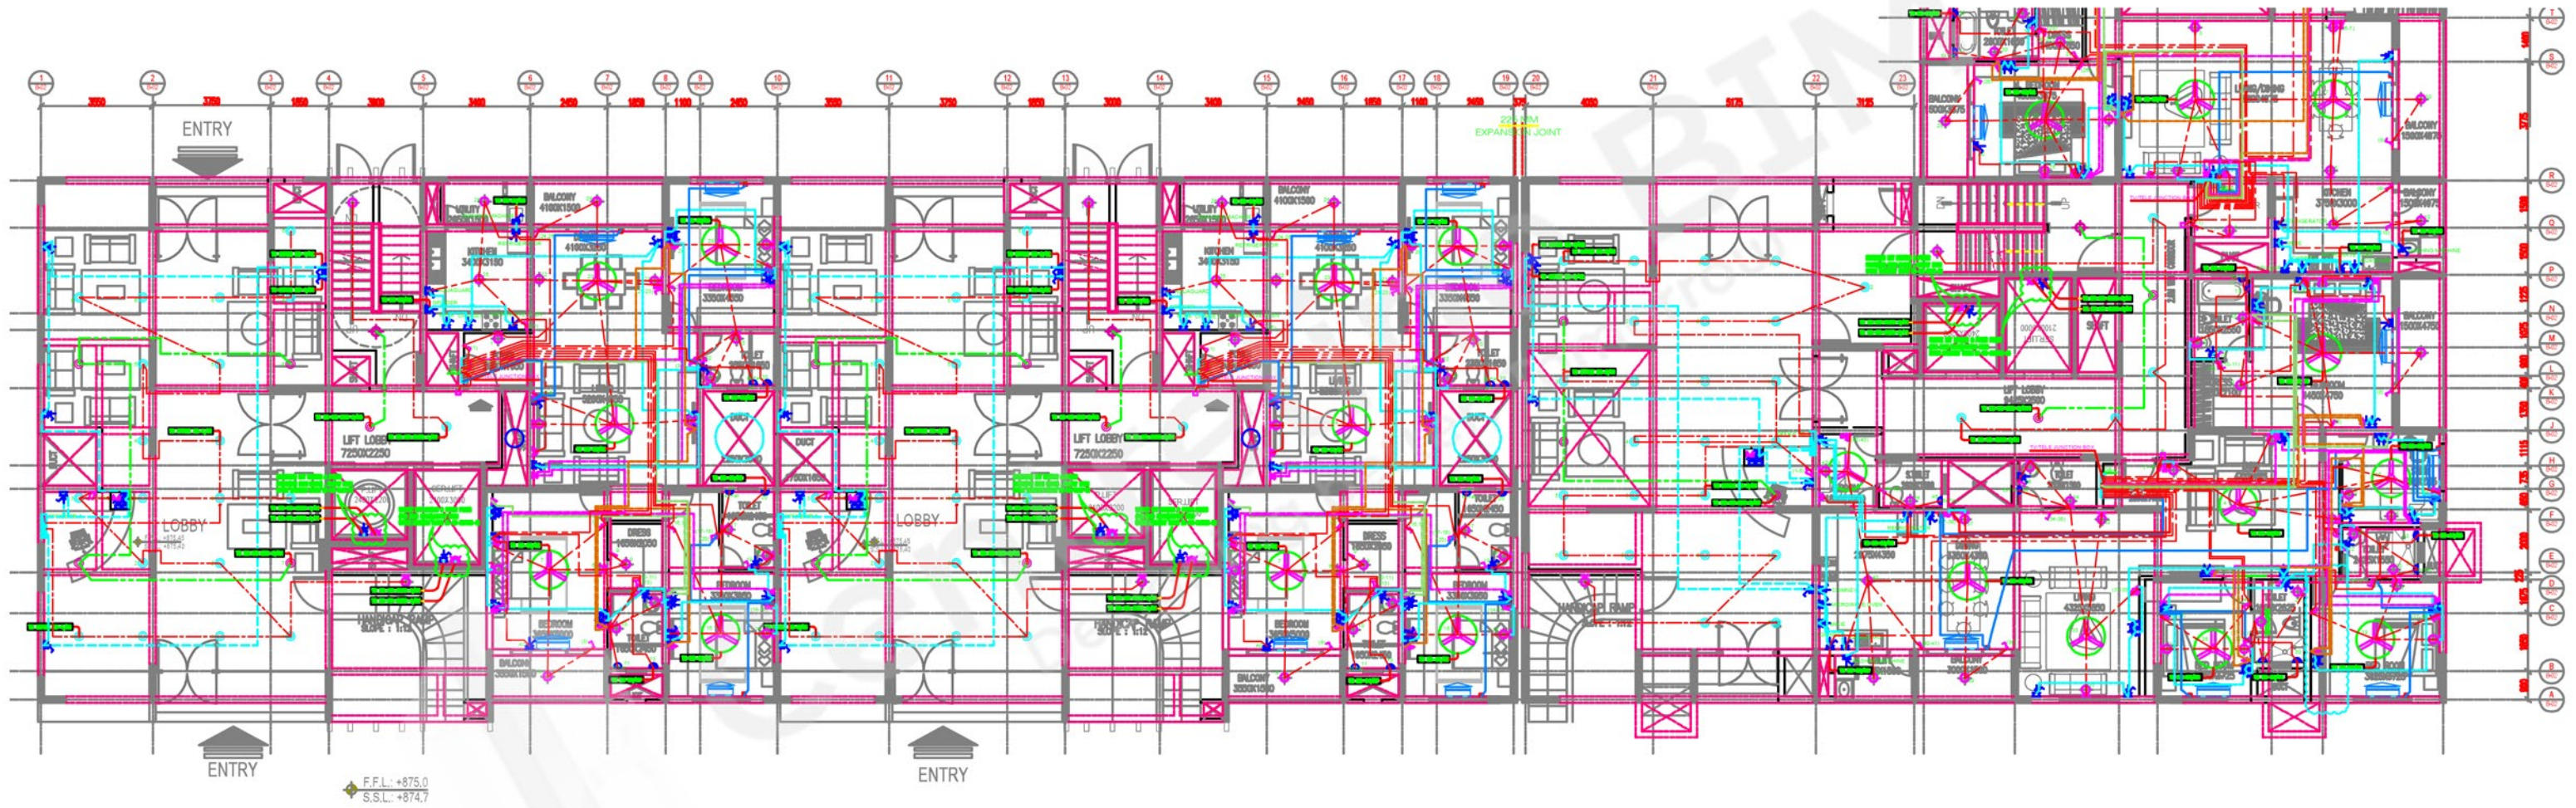

**Centreline BIM**  
Designing better, Tomorrow

MEP

[WWW.CENTRELINEBIM.COM](http://WWW.CENTRELINEBIM.COM)

+91 95440 55556

[WRITEUS@CENTRELINEBIM.COM](mailto:WRITEUS@CENTRELINEBIM.COM)

GROUND FLOOR PLAN

centrelines  
Designing better, Tomorrow