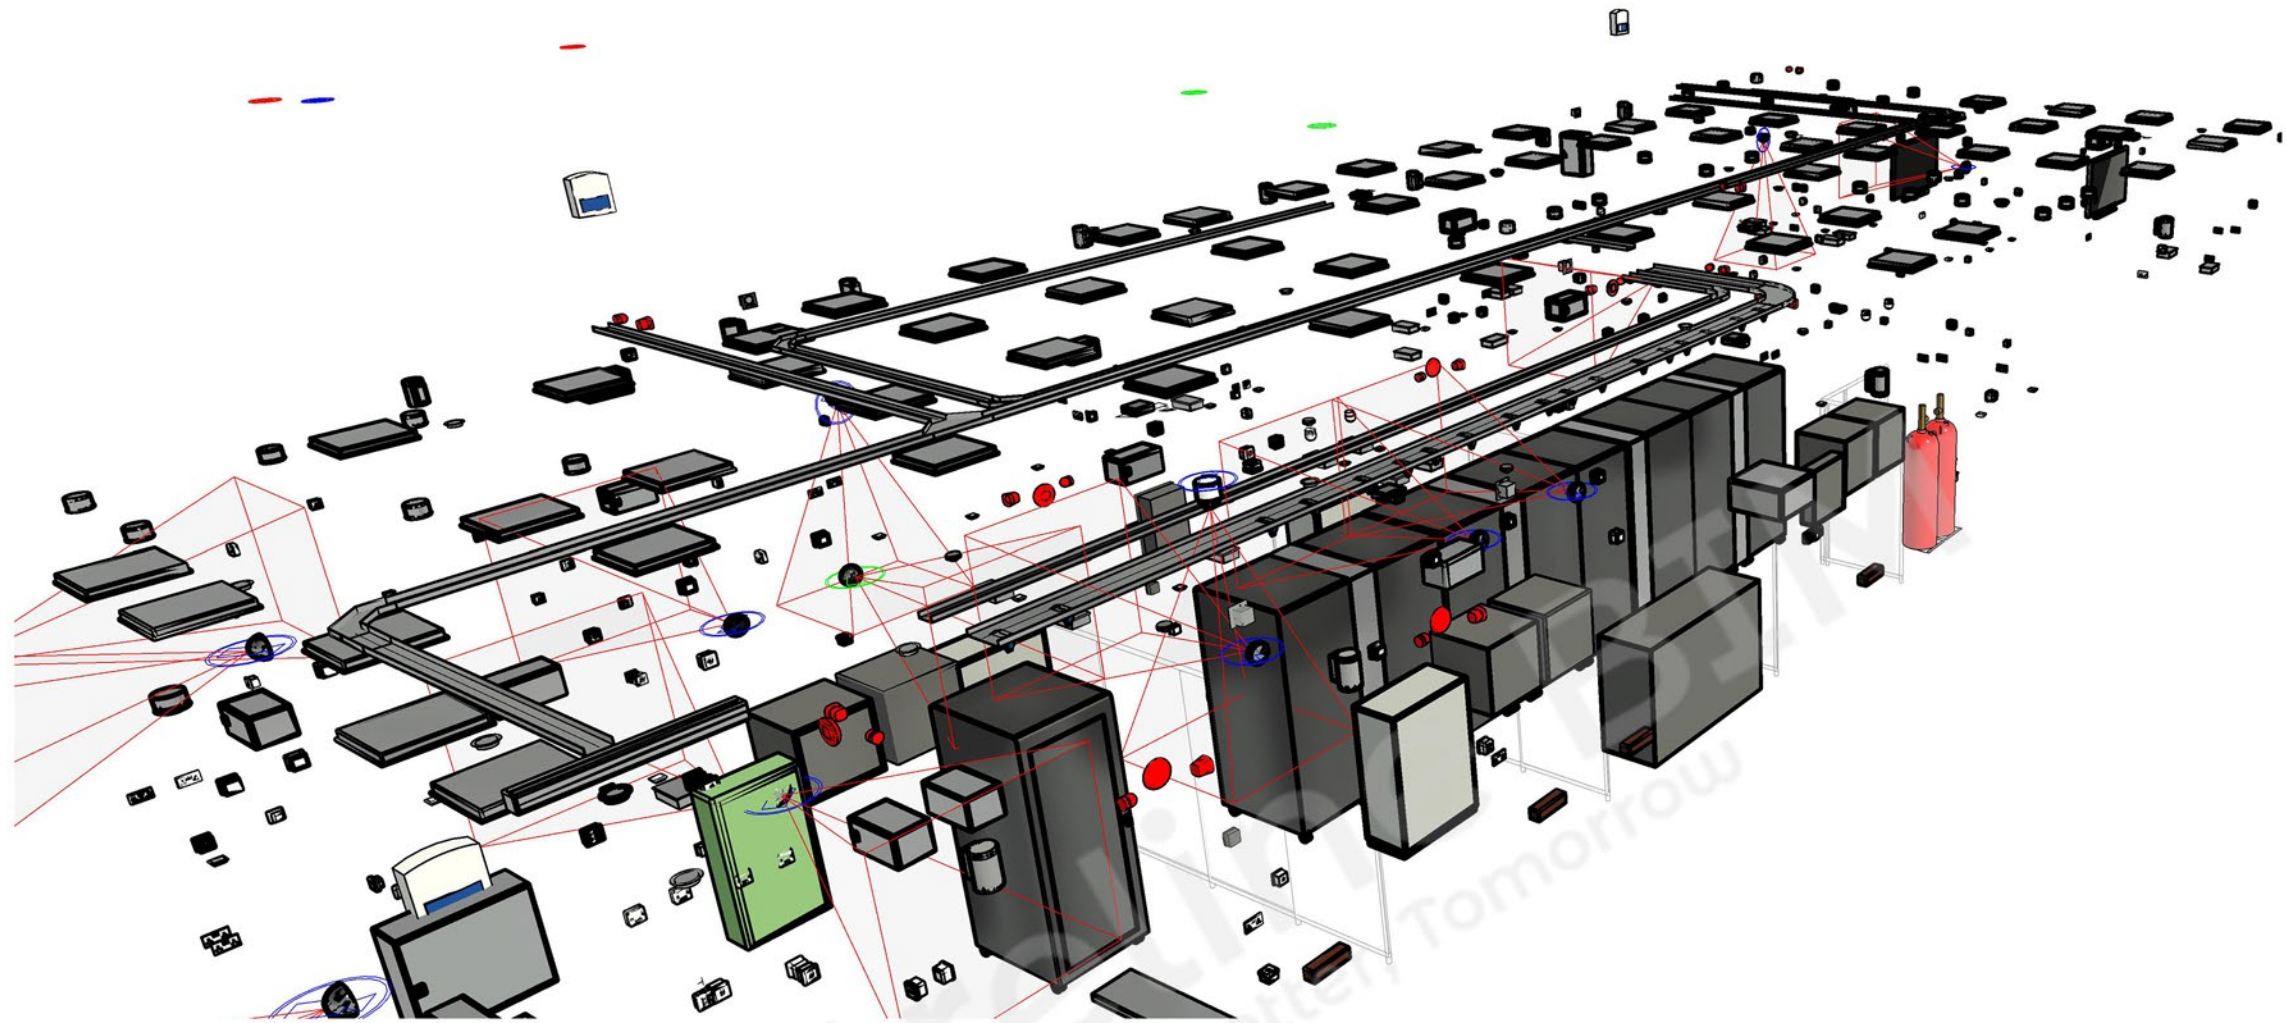

**Centreline BIM**  
Designing better, Tomorrow

MEP

[WWW.CENTRELINEBIM.COM](http://WWW.CENTRELINEBIM.COM)

+91 95440 55556

[WRITEUS@CENTRELINEBIM.COM](mailto:WRITEUS@CENTRELINEBIM.COM)

GROUND FLOOR PLAN

centrelines  
Designing better, Tomorrow