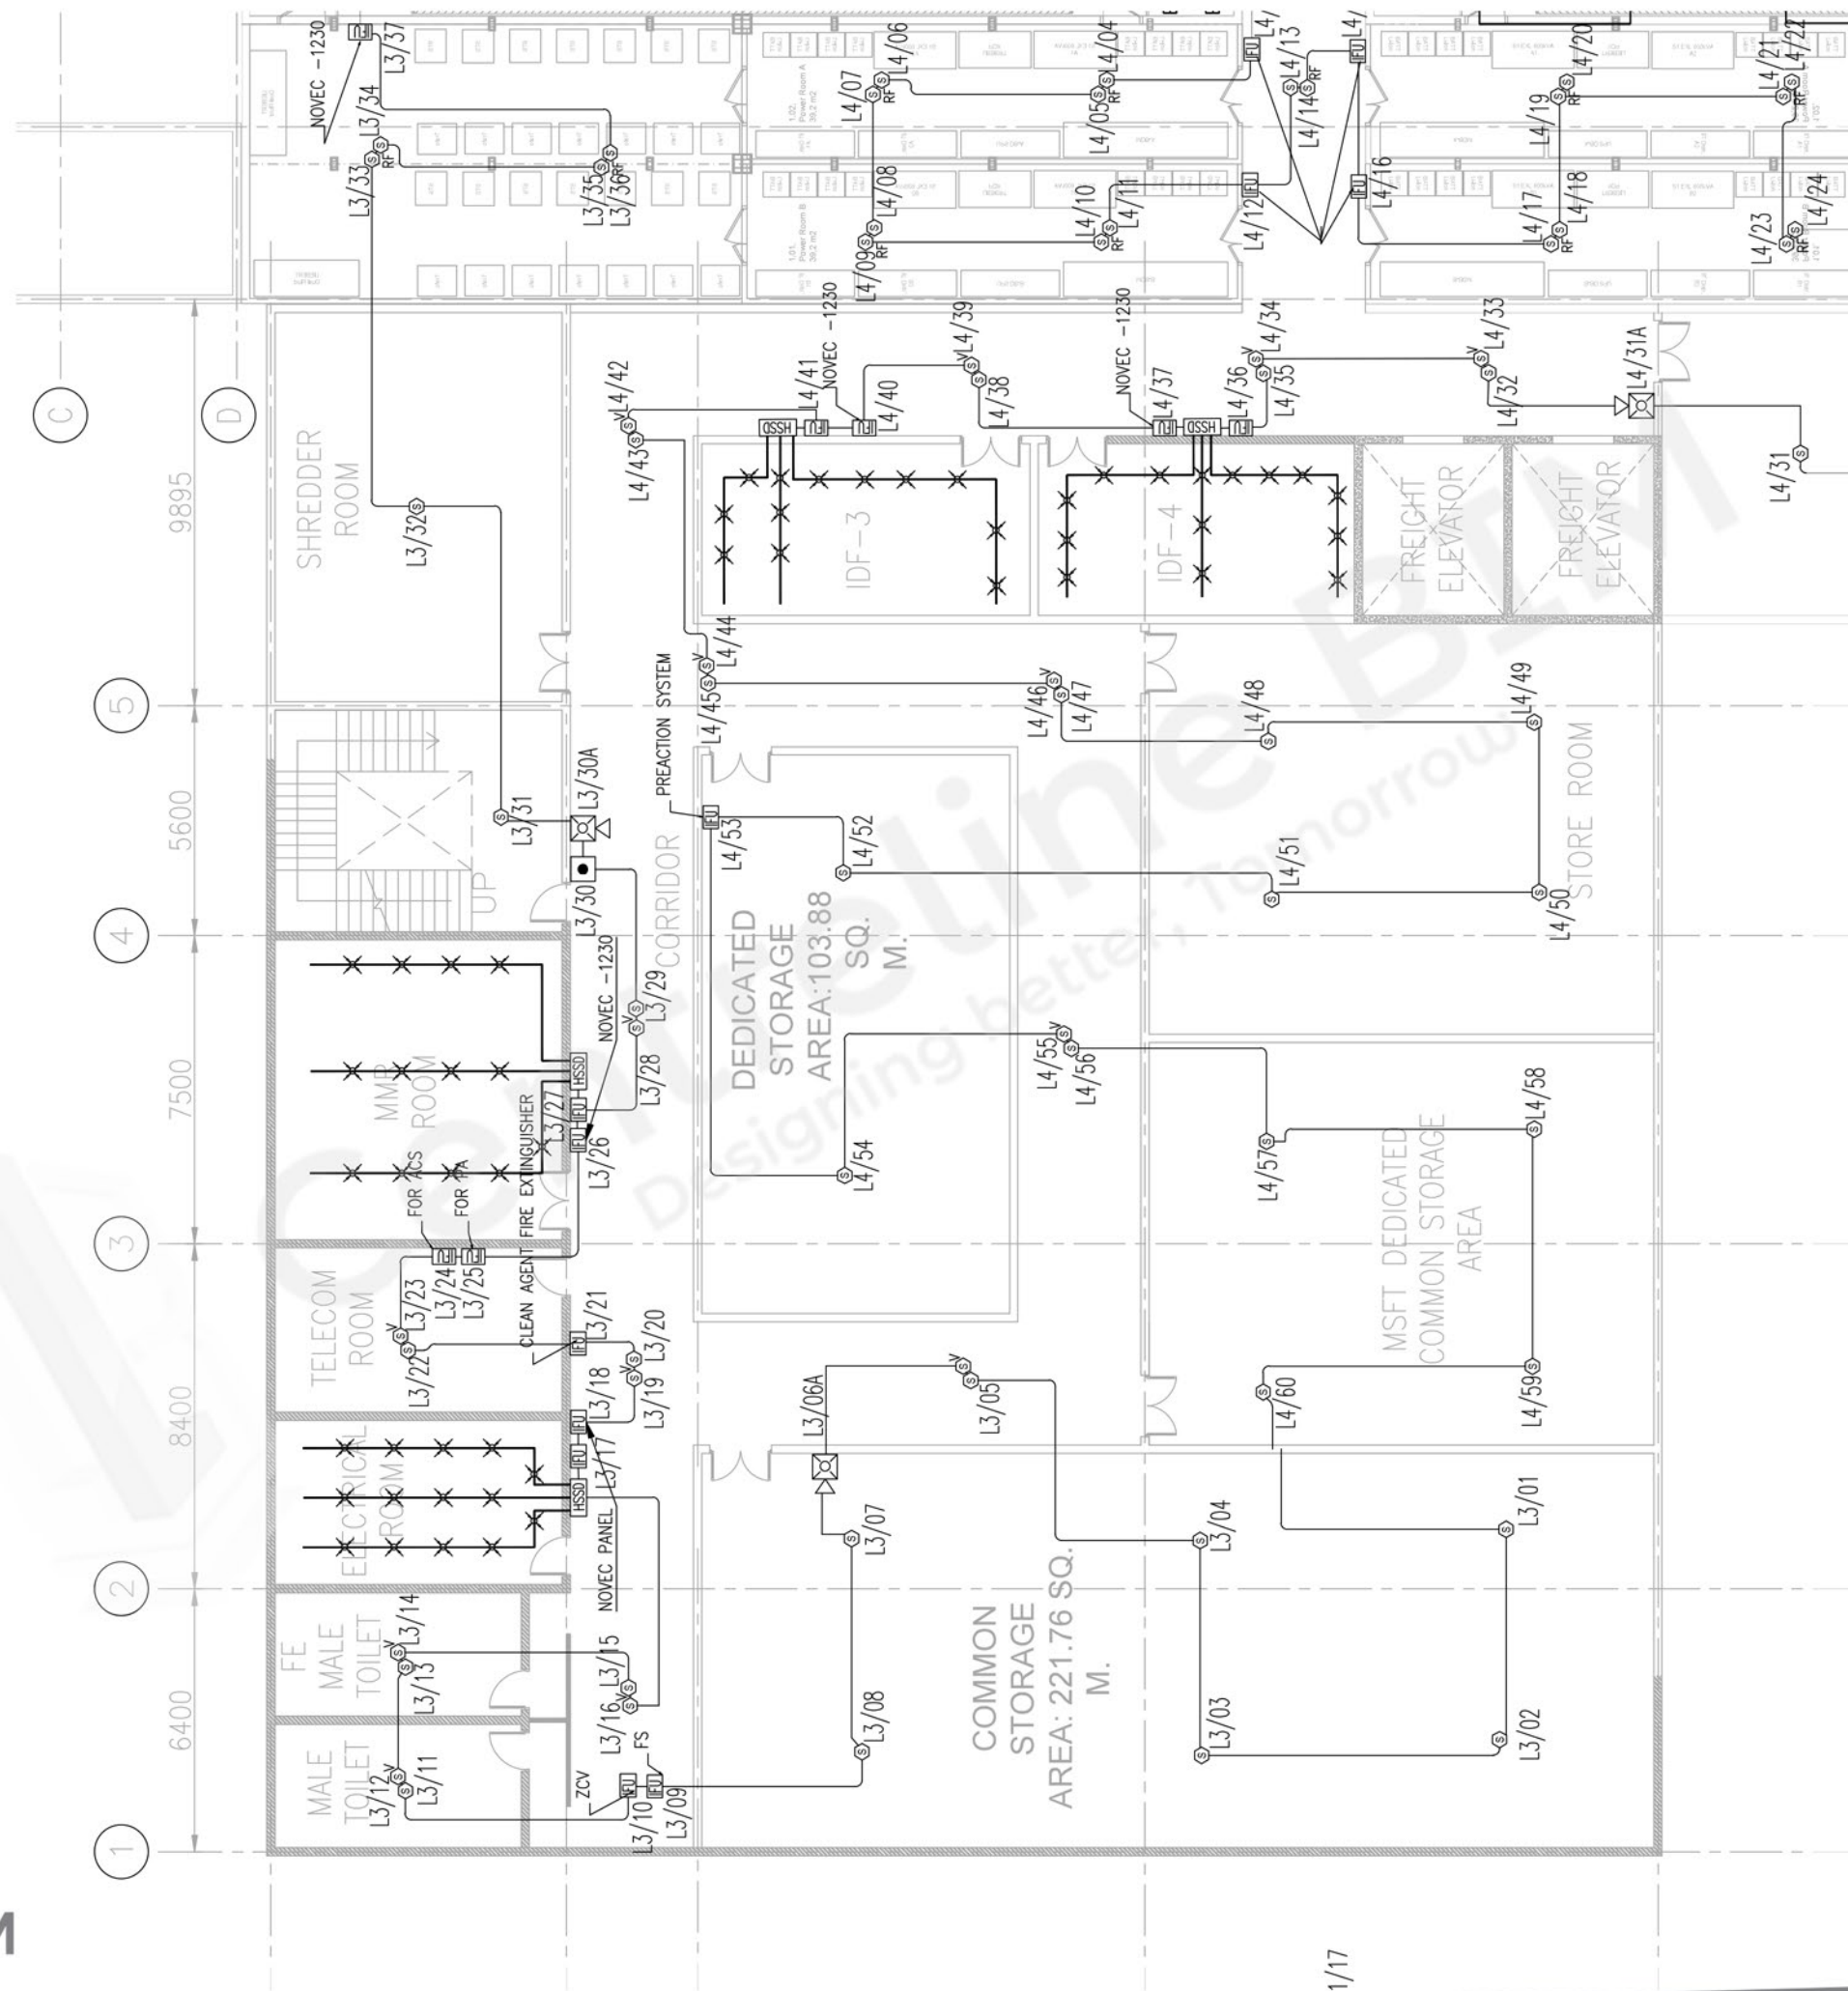

**Centreline BIM**  
Designing better, Tomorrow

MEP

[WWW.CENTRELINEBIM.COM](http://WWW.CENTRELINEBIM.COM)

+91 95440 55556

[WRITEUS@CENTRELINEBIM.COM](mailto:WRITEUS@CENTRELINEBIM.COM)

GROUND FLOOR PLAN

centrelines  
Designing better, Tomorrow