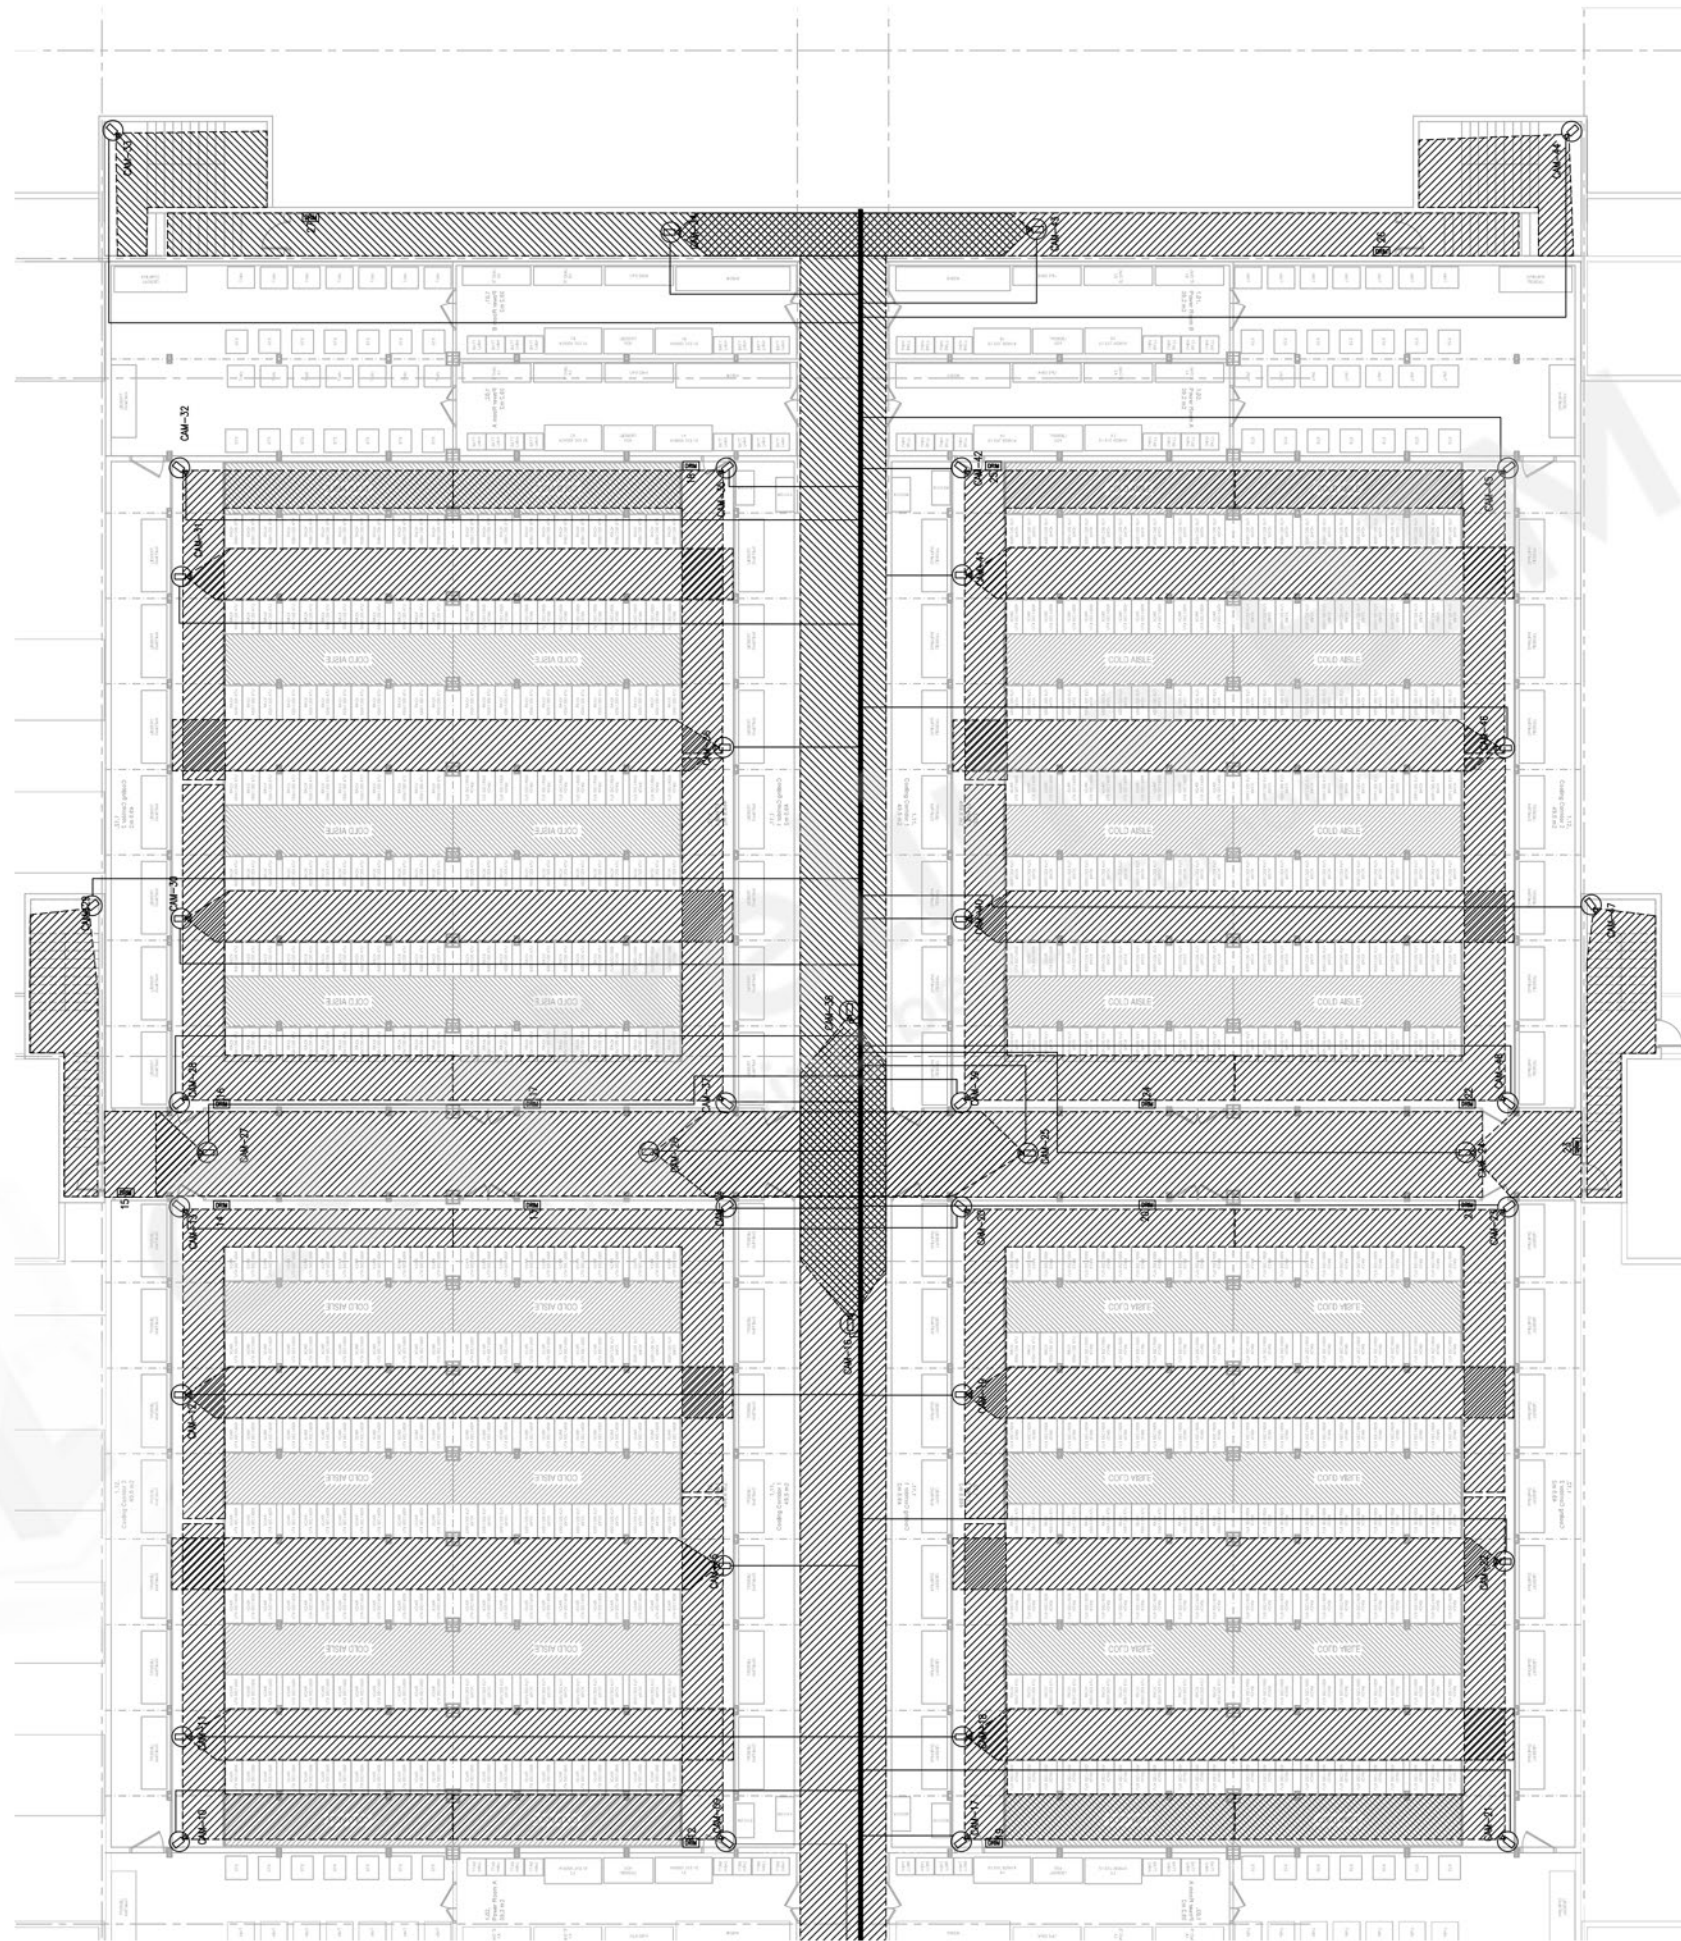

**Centreline BIM**  
Designing better, Tomorrow

MEP

[WWW.CENTRELINEBIM.COM](http://WWW.CENTRELINEBIM.COM)

+91 95440 55556

[WRITEUS@CENTRELINEBIM.COM](mailto:WRITEUS@CENTRELINEBIM.COM)

GROUND FLOOR PLAN

centrelines  
Designing better, Tomorrow