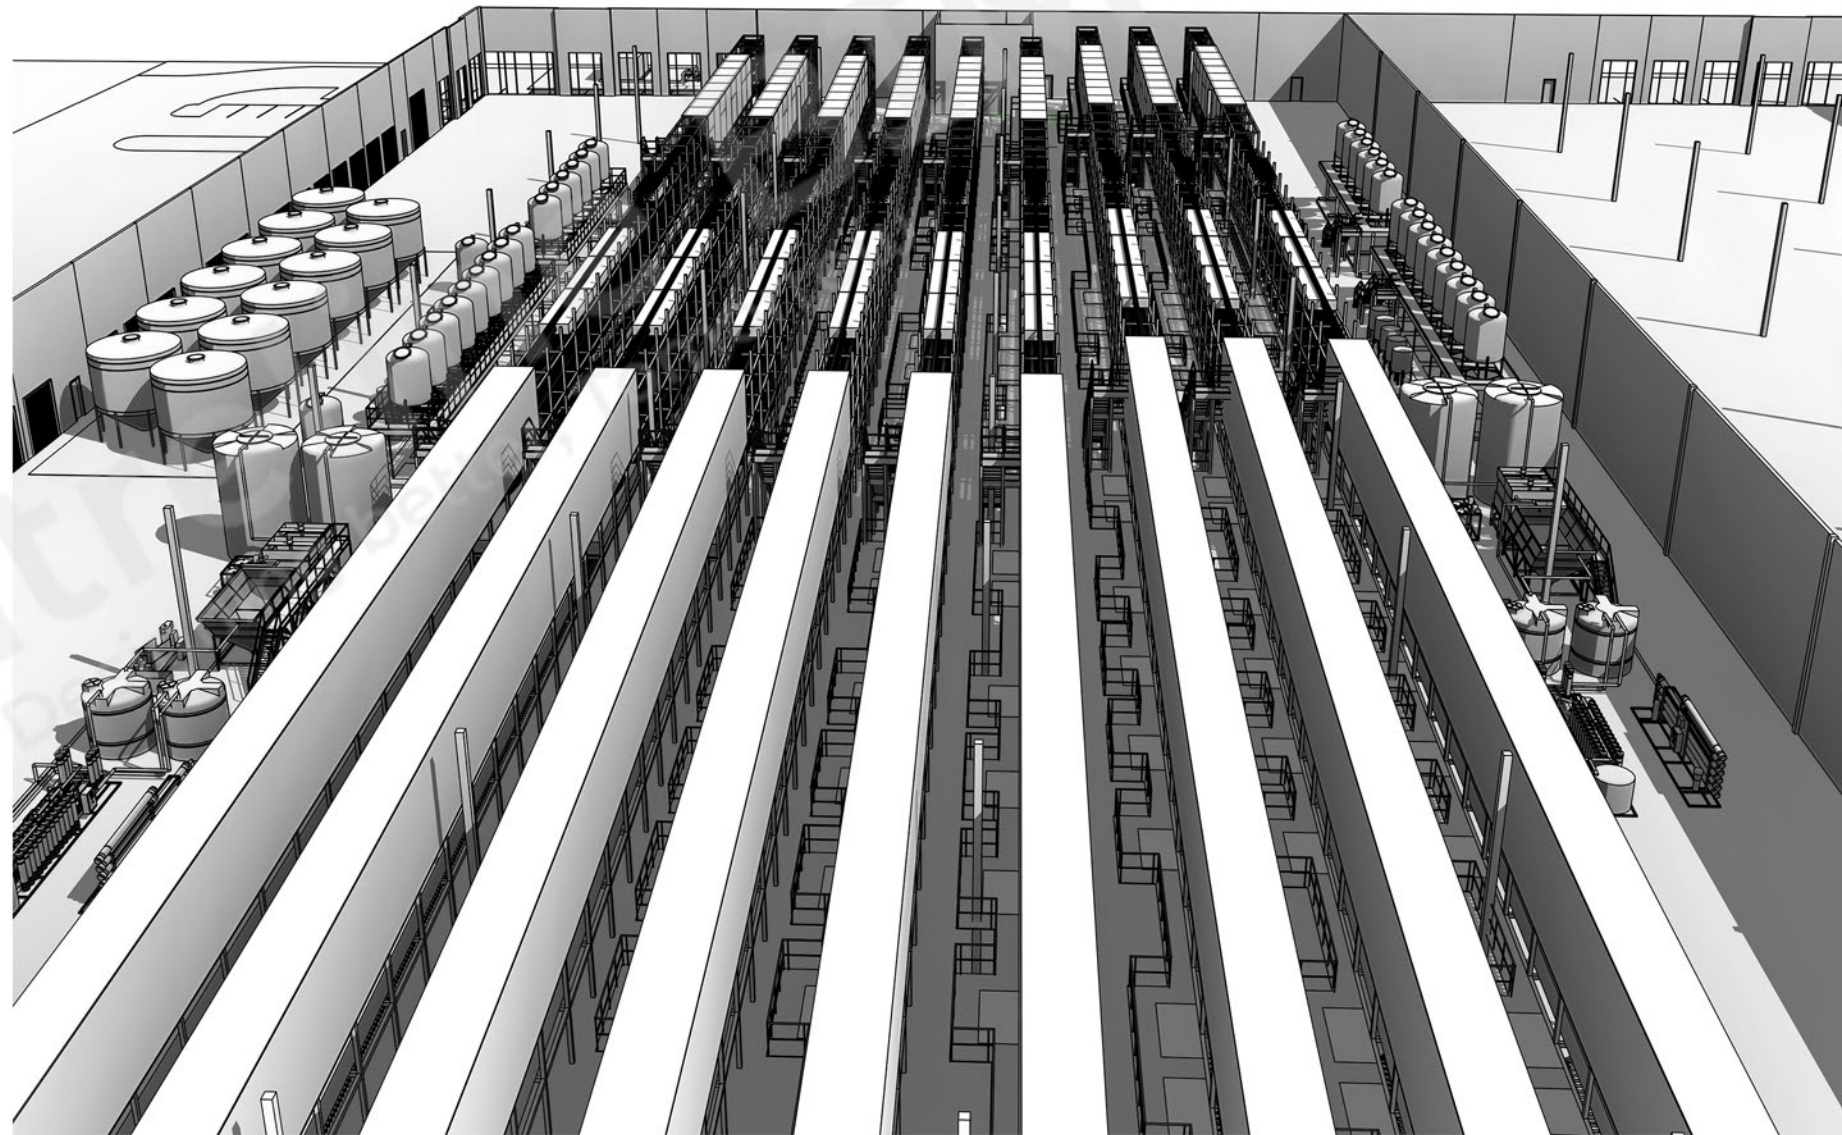

**Centreline BIM**  
Designing better, Tomorrow

MEP

[WWW.CENTRELINEBIM.COM](http://WWW.CENTRELINEBIM.COM)

+91 95440 55556

[WRITEUS@CENTRELINEBIM.COM](mailto:WRITEUS@CENTRELINEBIM.COM)

GROUND FLOOR PLAN

centrelines  
Designing better, Tomorrow