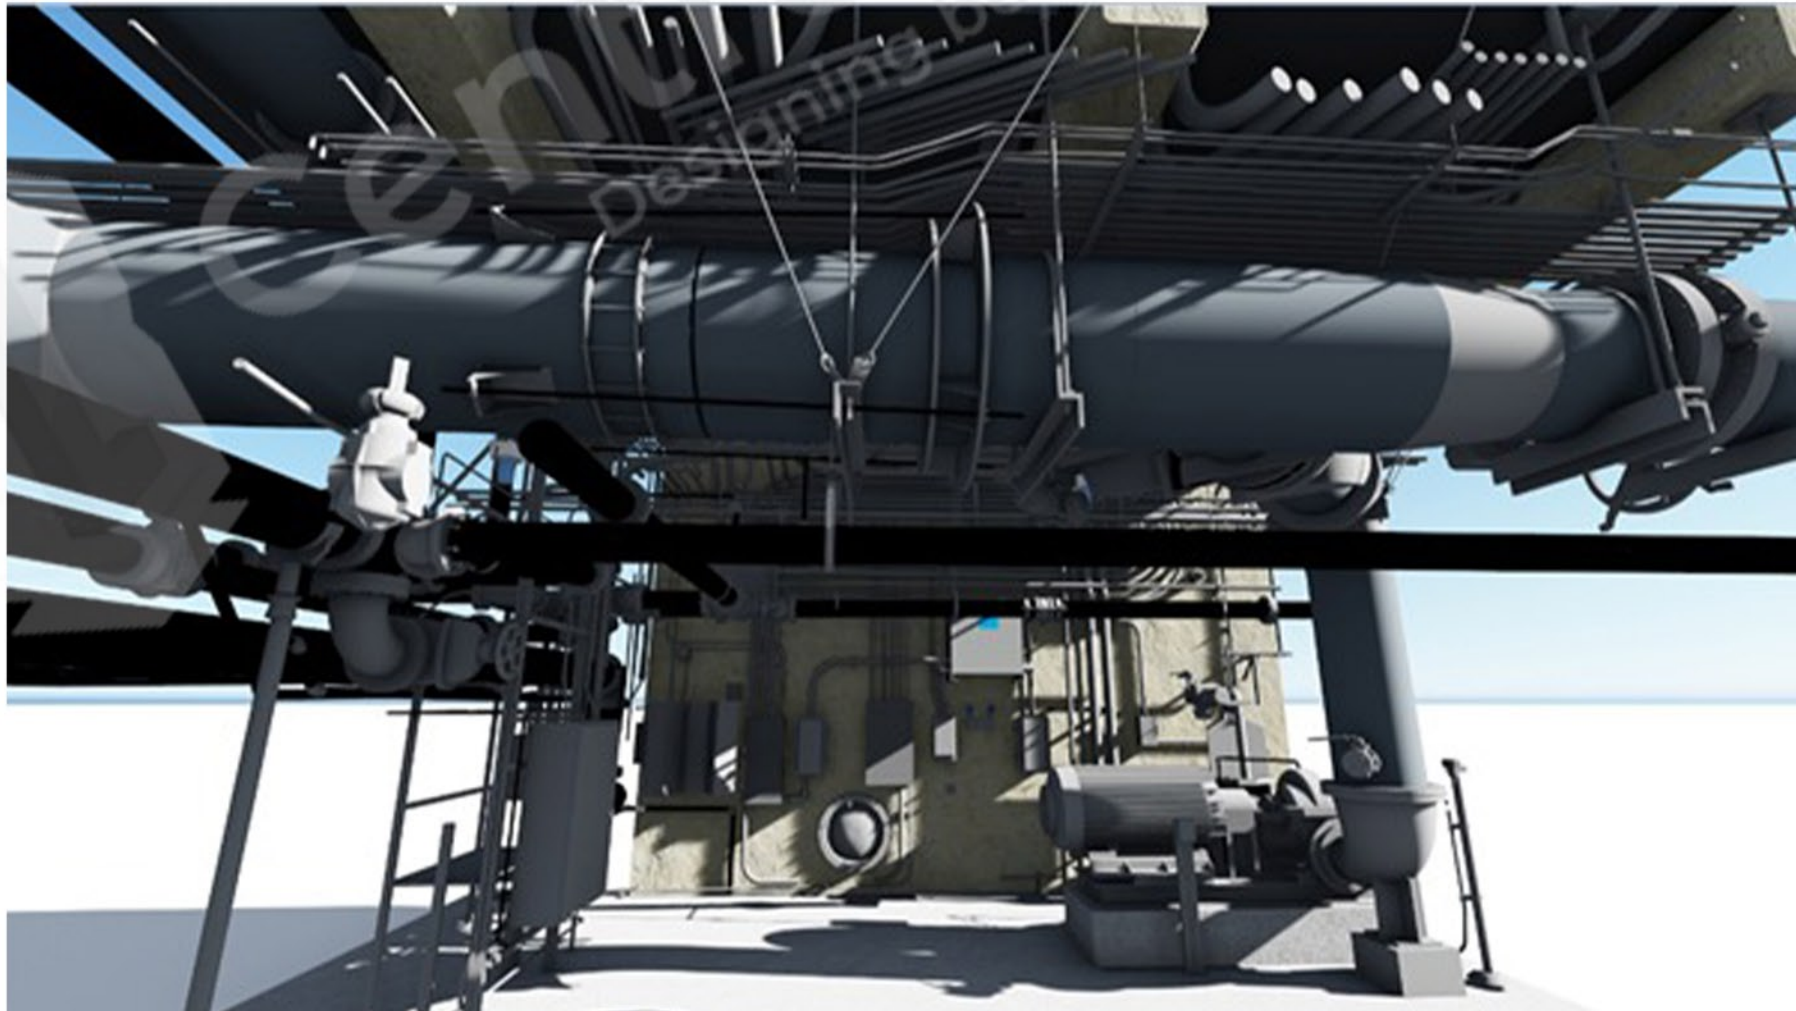

**Centreline BIM**  
Designing better, Tomorrow

MEP

[WWW.CENTRELINEBIM.COM](http://WWW.CENTRELINEBIM.COM)

+91 95440 55556

[WRITEUS@CENTRELINEBIM.COM](mailto:WRITEUS@CENTRELINEBIM.COM)

GROUND FLOOR PLAN

centrelines  
Designing better, Tomorrow