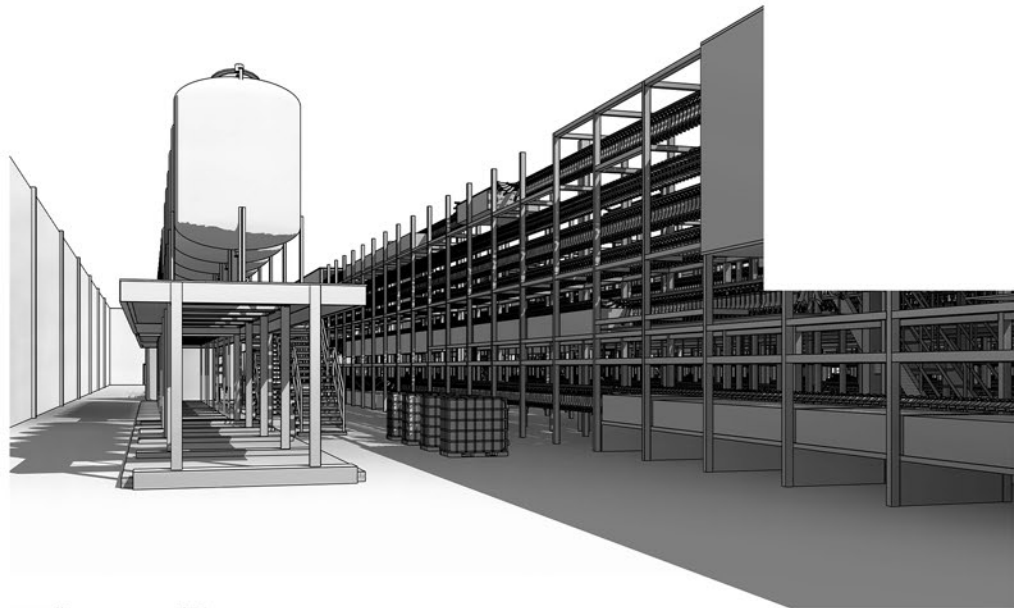

**Centreline BIM**  
Designing better, Tomorrow

MEP

[WWW.CENTRELINEBIM.COM](http://WWW.CENTRELINEBIM.COM)

+91 95440 55556

[WRITEUS@CENTRELINEBIM.COM](mailto:WRITEUS@CENTRELINEBIM.COM)

GROUND FLOOR PLAN

centrelines  
Designing better, Tomorrow